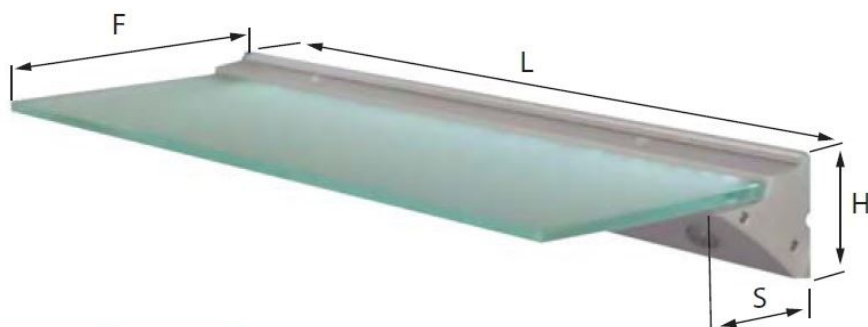

PRODUCT SHEET

Description:

ALU. Shelf 500mm, Anodized, White LED, With 8mm Glass Plate

Item number:

22.02.711-0

Units	Box	Carton	HS Code	Barcode
Pcs.	0	1	9405119090	
				5704866080354

LxFxSxH

450 x 175 x 70 x 65 mm