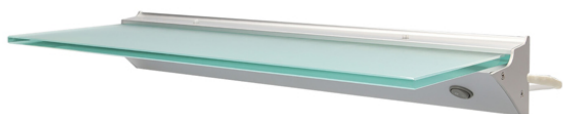

PRODUCT SHEET

Description:

ALU. Shelf 500mm, Anodized, White LED, With 8mm Glass Plate

Item number:

22.02.711-0

Units	Box	Carton	HS Code	Barcode
Pcs.	0	1	9405119090	
				5704866080354

LxFxSxH

450 x 175 x 70 x 65 mm